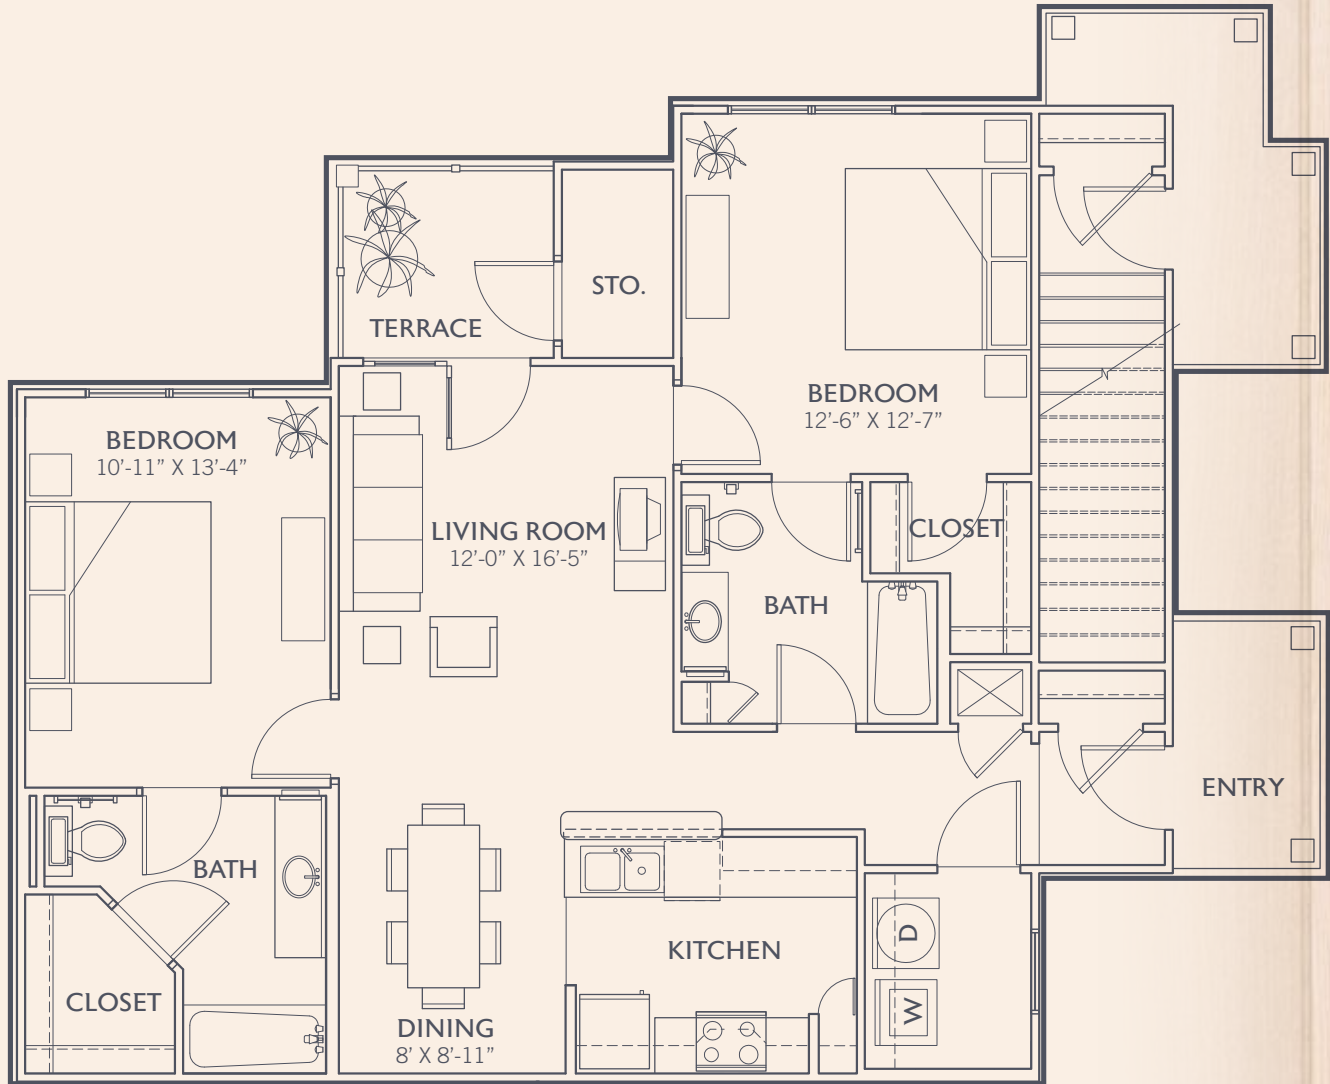

974 sf townhome design featuring
2 bedrooms & 1.5 bathrooms

from \$ per month

FLOORPLANS ARE ARTIST RENDERINGS AND MAY VARY IN PRECISE DETAIL AND DIMENSION FROM ACTUAL APARTMENT HOMES.

1312 Gazebo Way • Columbus, Georgia 31903
P) 706.685.0777 F) 706.685.0701 W) LiveArborPointe.com

Arbor Pointe

APARTMENT HOMES

A beautiful, classic community
nestled in the heart of Columbus, Georgia

Sweetbay

1,069 sf home design featuring
2 bedrooms & 2 bathrooms

from \$ per month

FLOORPLANS ARE ARTIST RENDERINGS AND MAY VARY IN PRECISE DETAIL AND DIMENSION FROM ACTUAL APARTMENT HOMES.

1,206 sf home design featuring
3 bedrooms & 2 bathrooms

from \$ per month

FLOORPLANS ARE ARTIST RENDERINGS AND MAY VARY IN PRECISE DETAIL AND DIMENSION FROM ACTUAL APARTMENT HOMES.

1312 Gazebo Way • Columbus, Georgia 31903
P) 706.685.0777 F) 706.685.0701 W) LiveArborPointe.com