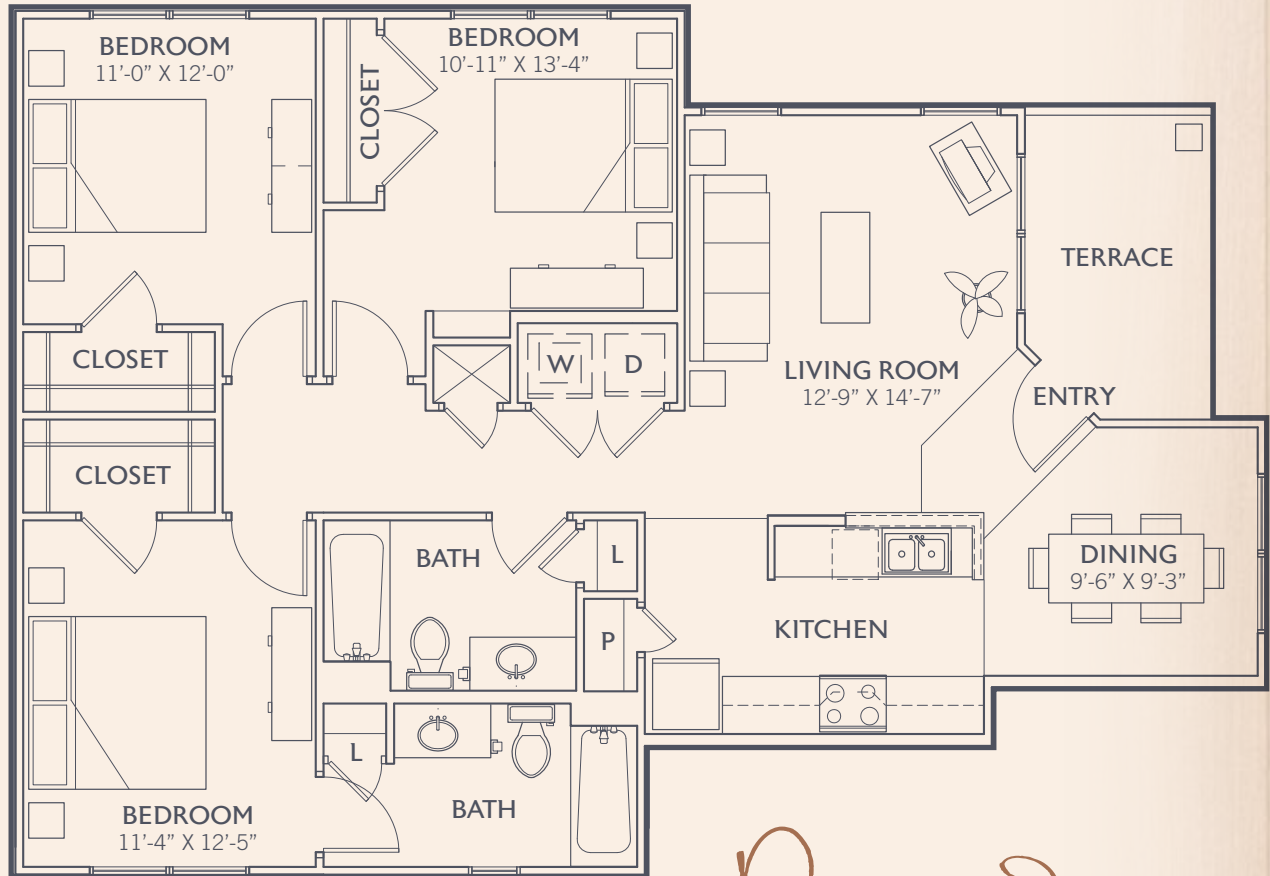

Arbor Pointe

APARTMENT HOMES

A beautiful, classic community
nestled in the heart of Columbus, Georgia

Dogwood

1,206 sf home design featuring
3 bedrooms & 2 bathrooms

from $ ..... per month

FLOORPLANS ARE ARTIST RENDERINGS AND MAY VARY IN PRECISE DETAIL AND DIMENSION FROM ACTUAL APARTMENT HOMES.

1312 Gazebo Way • Columbus, Georgia 31903
P) 706.685.0777 F) 706.685.0701 W) LiveArborPointe.com