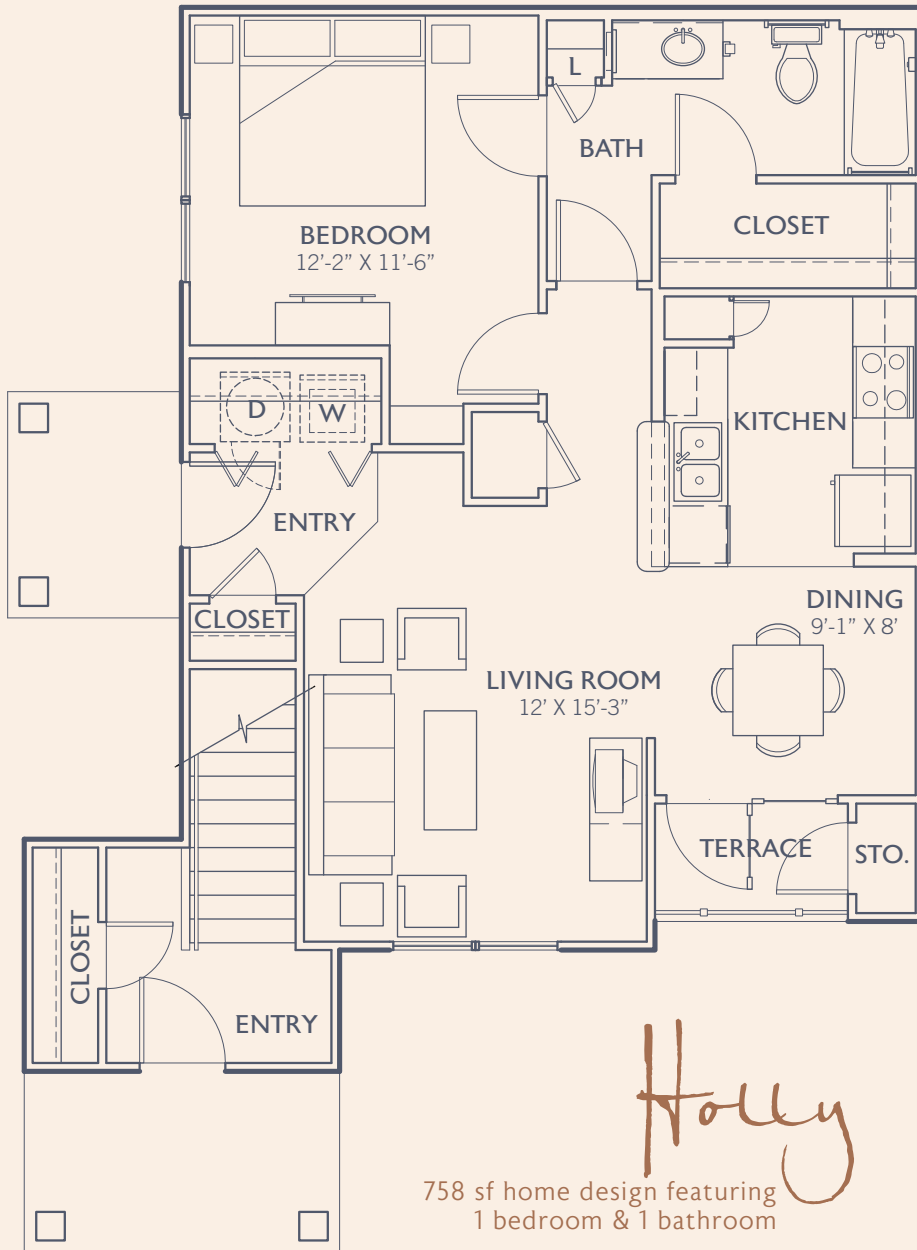

Arbor Pointe

APARTMENT HOMES

A beautiful, classic community
nestled in the heart of Columbus, Georgia

Holly

758 sf home design featuring
1 bedroom & 1 bathroom

from \$ per month

FLOORPLANS ARE ARTIST RENDERINGS AND MAY VARY IN PRECISE DETAIL AND DIMENSION FROM ACTUAL APARTMENT HOMES.

974 sf townhome design featuring
2 bedrooms & 1.5 bathrooms

from \$ per month

FLOORPLANS ARE ARTIST RENDERINGS AND MAY VARY IN PRECISE DETAIL AND DIMENSION FROM ACTUAL APARTMENT HOMES.

1312 Gazebo Way • Columbus, Georgia 31903
P) 706.685.0777 F) 706.685.0701 W) LiveArborPointe.com

Arbor Pointe

APARTMENT HOMES

A beautiful, classic community
nestled in the heart of Columbus, Georgia

Sweetbay

1,069 sf home design featuring
2 bedrooms & 2 bathrooms

from \$ per month

FLOORPLANS ARE ARTIST RENDERINGS AND MAY VARY IN PRECISE DETAIL AND DIMENSION FROM ACTUAL APARTMENT HOMES.