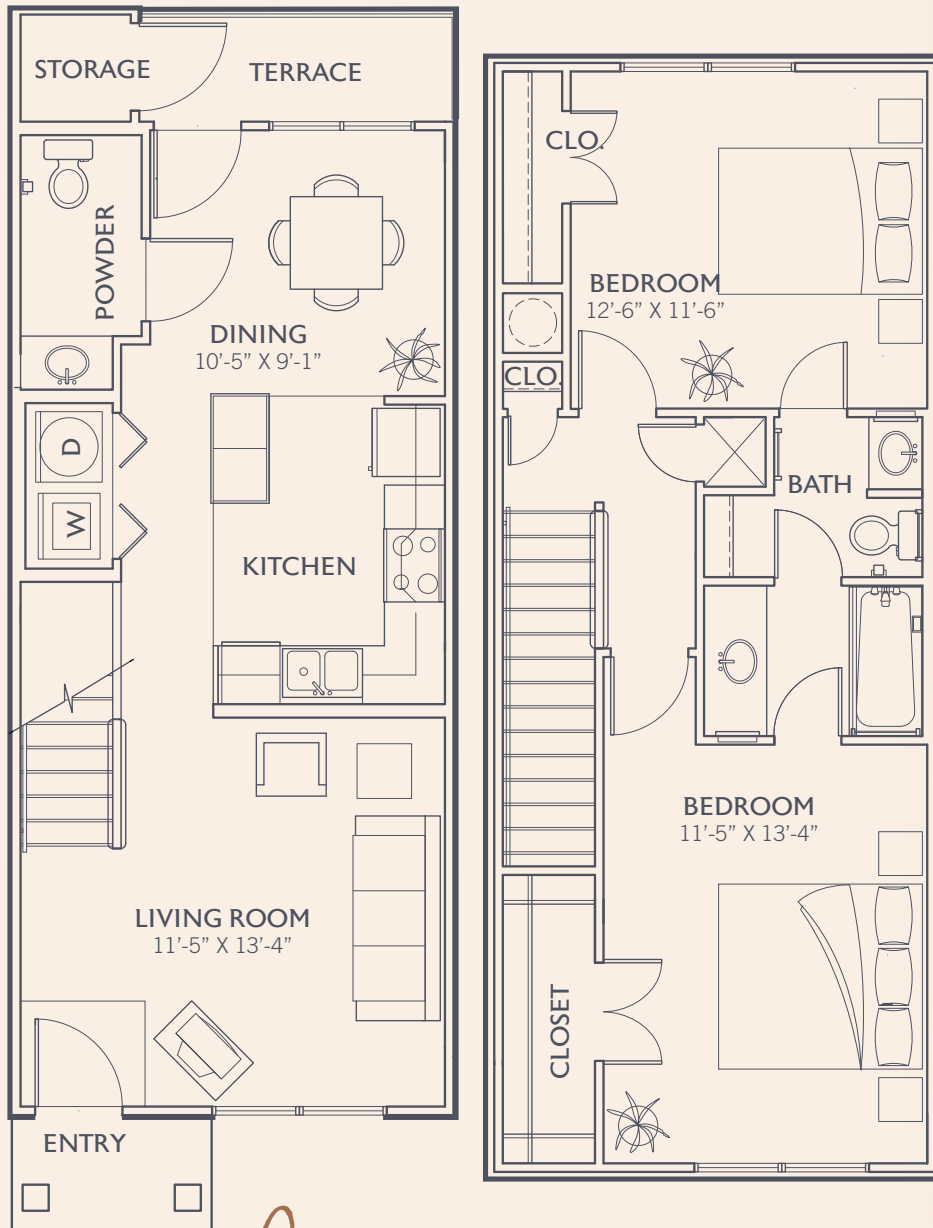

Arbor Pointe

APARTMENT HOMES

A beautiful, classic community
nestled in the heart of Columbus, Georgia

Birch

974 sf townhome design featuring
2 bedrooms & 1.5 bathrooms

from $ ..... per month

FLOORPLANS ARE ARTIST RENDERINGS AND MAY VARY IN PRECISE DETAIL AND DIMENSION FROM ACTUAL APARTMENT HOMES.

1312 Gazebo Way • Columbus, Georgia 31903
P) 706.685.0777 F) 706.685.0701 W) LiveArborPointe.com